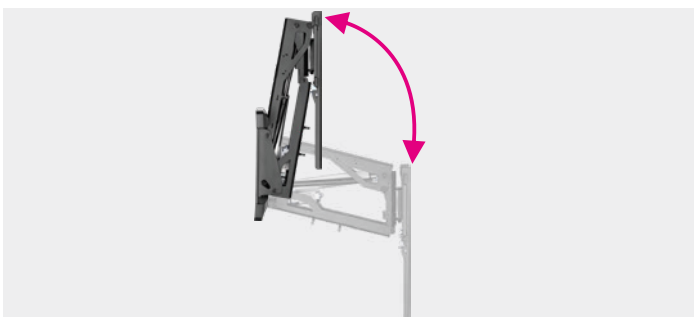

SH53M-481L Mantel TV Mount

New Design, New Experience

Dimensions (mm)

Screen Size
43" ~ 90"

VESA Compatible
200x100 200x200 200x300
300x200 200x400 400x200
300x300 300x400 400x300
600x200 400x400 600x300
600x400 800x400

Weight Capacity
**50kg/
110lbs**

Profile to Wall
**155-520mm/
6.1"-20.5"**

Screen Level
+3° - -3°

Swivel Range
+20° - -20°

Curved TV

Cable Management

560mm/22" Height Adjustment
brings the TV down and out for the best viewing position.

Cable Clips
keeps everything organized.