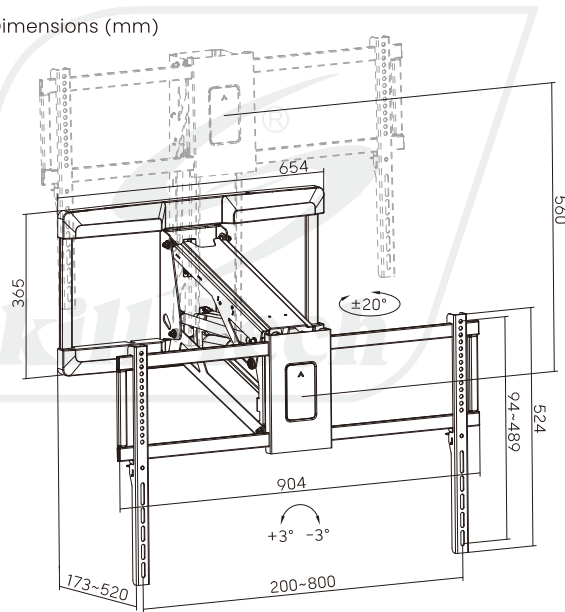

SH53M-481L Mantel TV Mount

New Design, New Experience

Dimensions (mm)

Screen Size
43" ~ 90"

VESA Compatible
200x100 200x200 200x300
300x200 200x400 400x200
300x300 300x400 400x300
600x200 400x400 600x300
600x400 800x400

Weight Capacity
**50kg/
110lbs**

Profile to Wall
**155-520mm/
6.1"-20.5"**

Screen Level
+3° - -3°

Swivel Range
+20° - -20°

Curved TV

Cable Management

560mm/22" Height Adjustment
brings the TV down and out for the best viewing position.